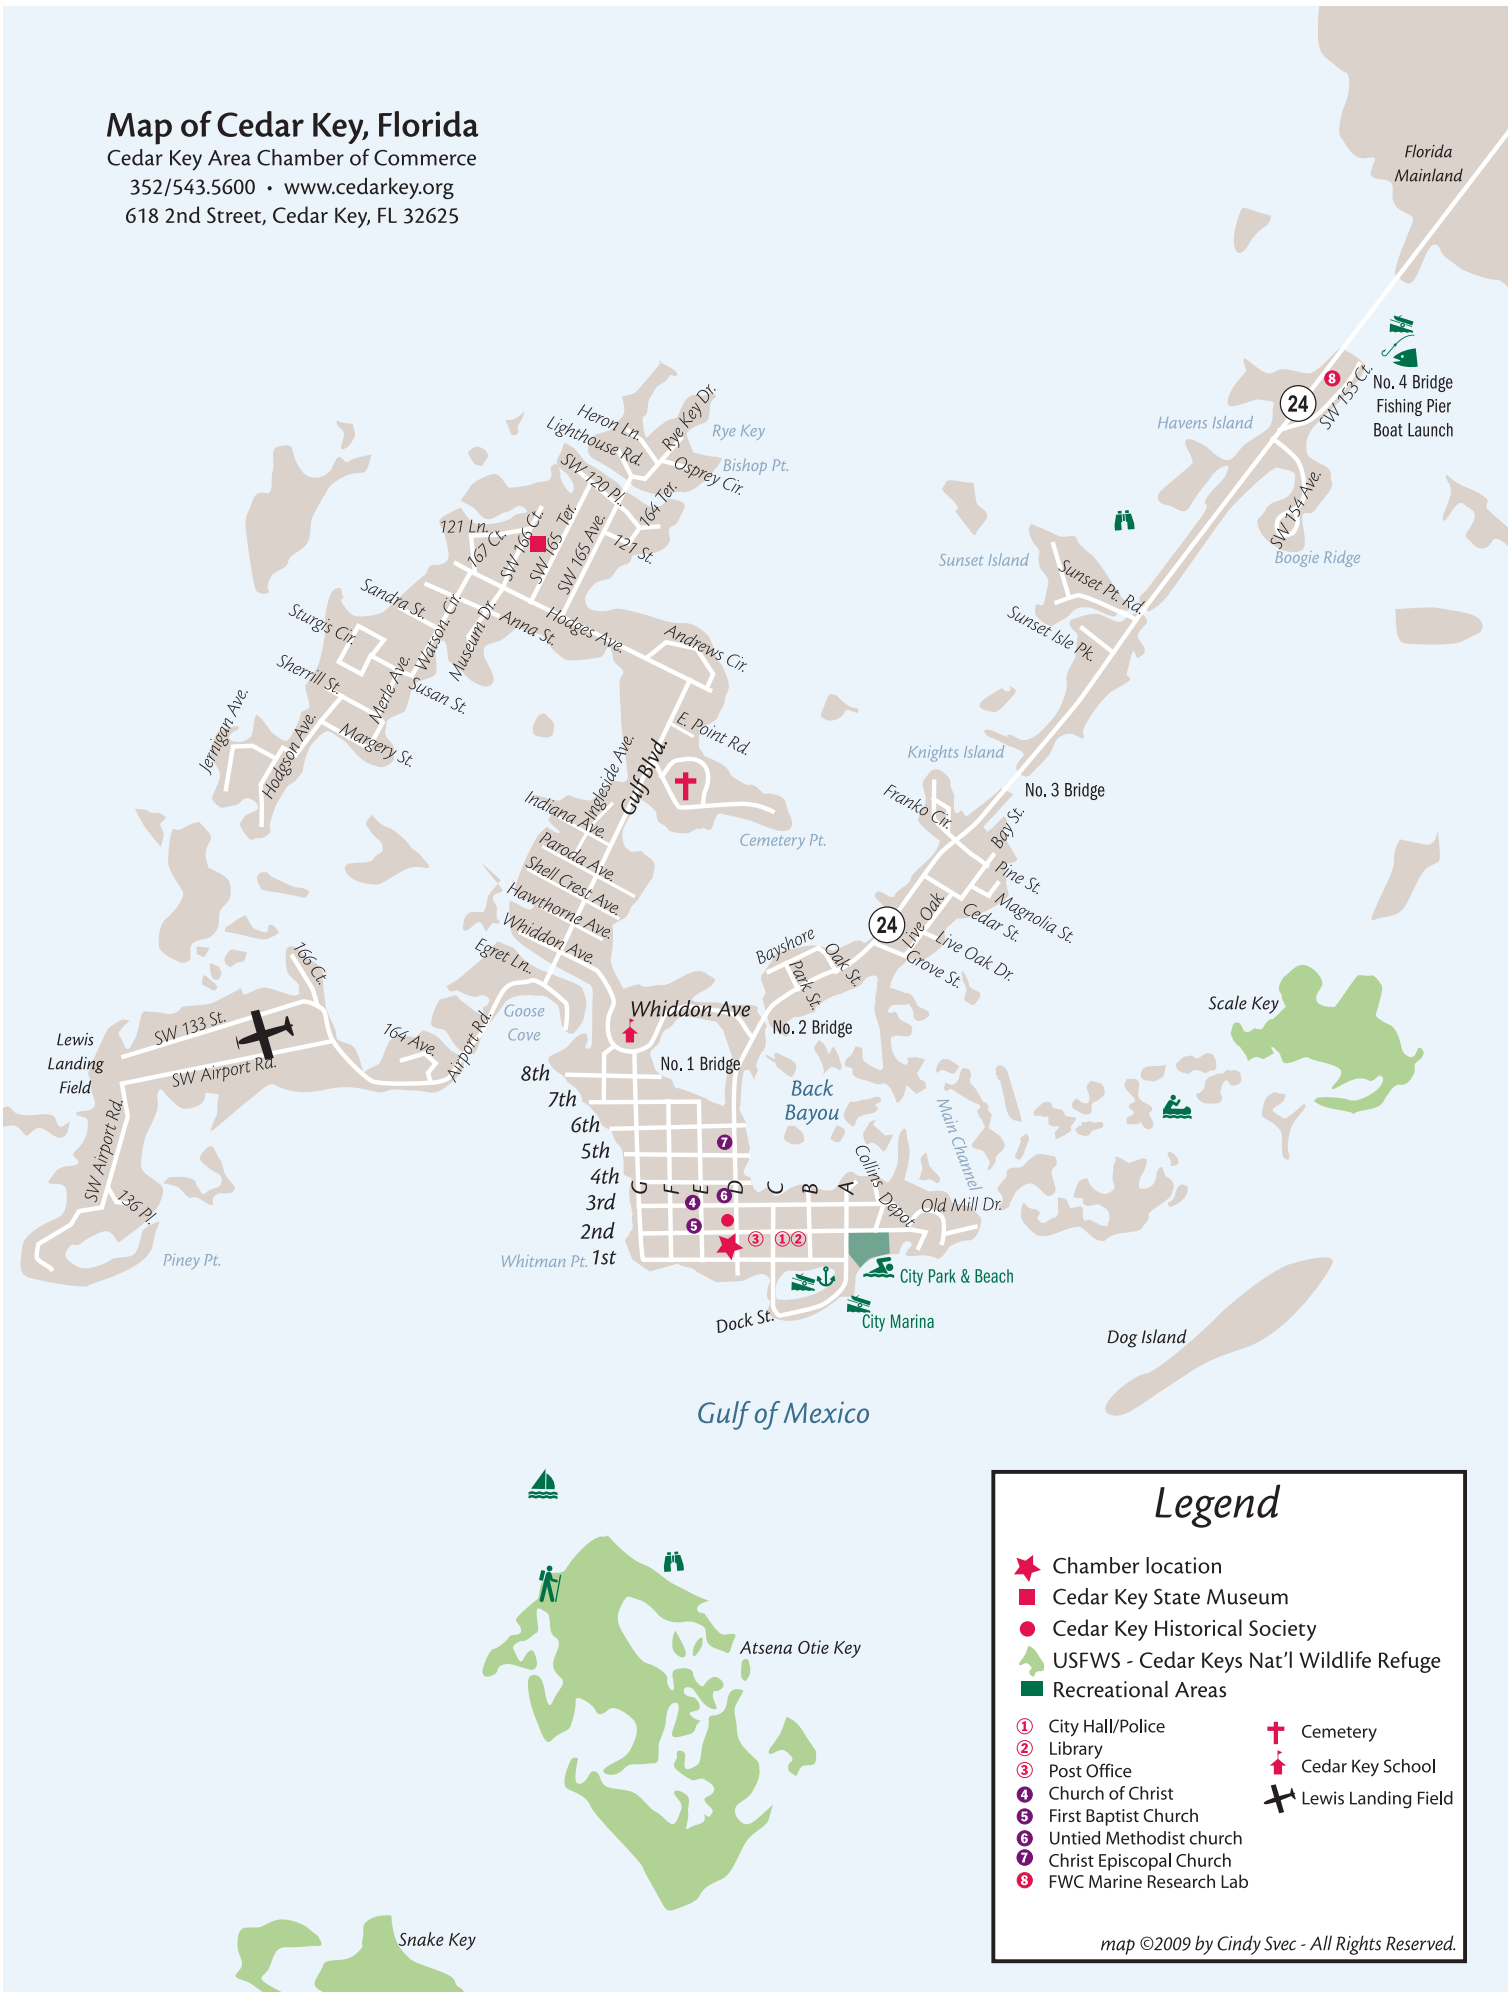

Map of Cedar Key, Florida

Cedar Key Area Chamber of Commerce
 352/543.5600 • www.cedarkey.org
 618 2nd Street, Cedar Key, FL 32625

Legend

- ★ Chamber location
- Cedar Key State Museum
- Cedar Key Historical Society
- 🌿 USFWS - Cedar Keys Nat'l Wildlife Refuge
- Recreational Areas
- ① City Hall/Police
- ② Library
- ③ Post Office
- ④ Church of Christ
- ⑤ First Baptist Church
- ⑥ United Methodist church
- ⑦ Christ Episcopal Church
- ⑧ FWC Marine Research Lab
- ⛔ Cemetery
- 🏫 Cedar Key School
- ✈ Lewis Landing Field

map ©2009 by Cindy Svec - All Rights Reserved.